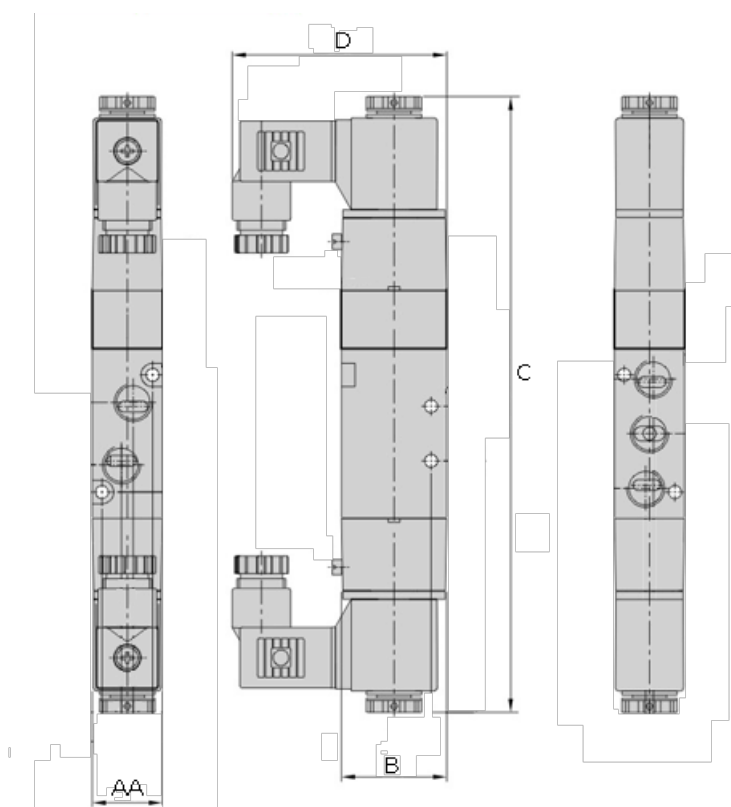

# Data Sheet

Article number: 584V230C08AG

Description: Solenoid Valve, type 4V230C08AG  
port 1/4" 5/3 - closed center, AC230V

## Measures

AA	= 22
B	= 35
C	= 190.0
d	= 66.7
Port exit	= G 1/4"
Port supply and blowdown	= G 1/8"
Voltage	= 230 VAC